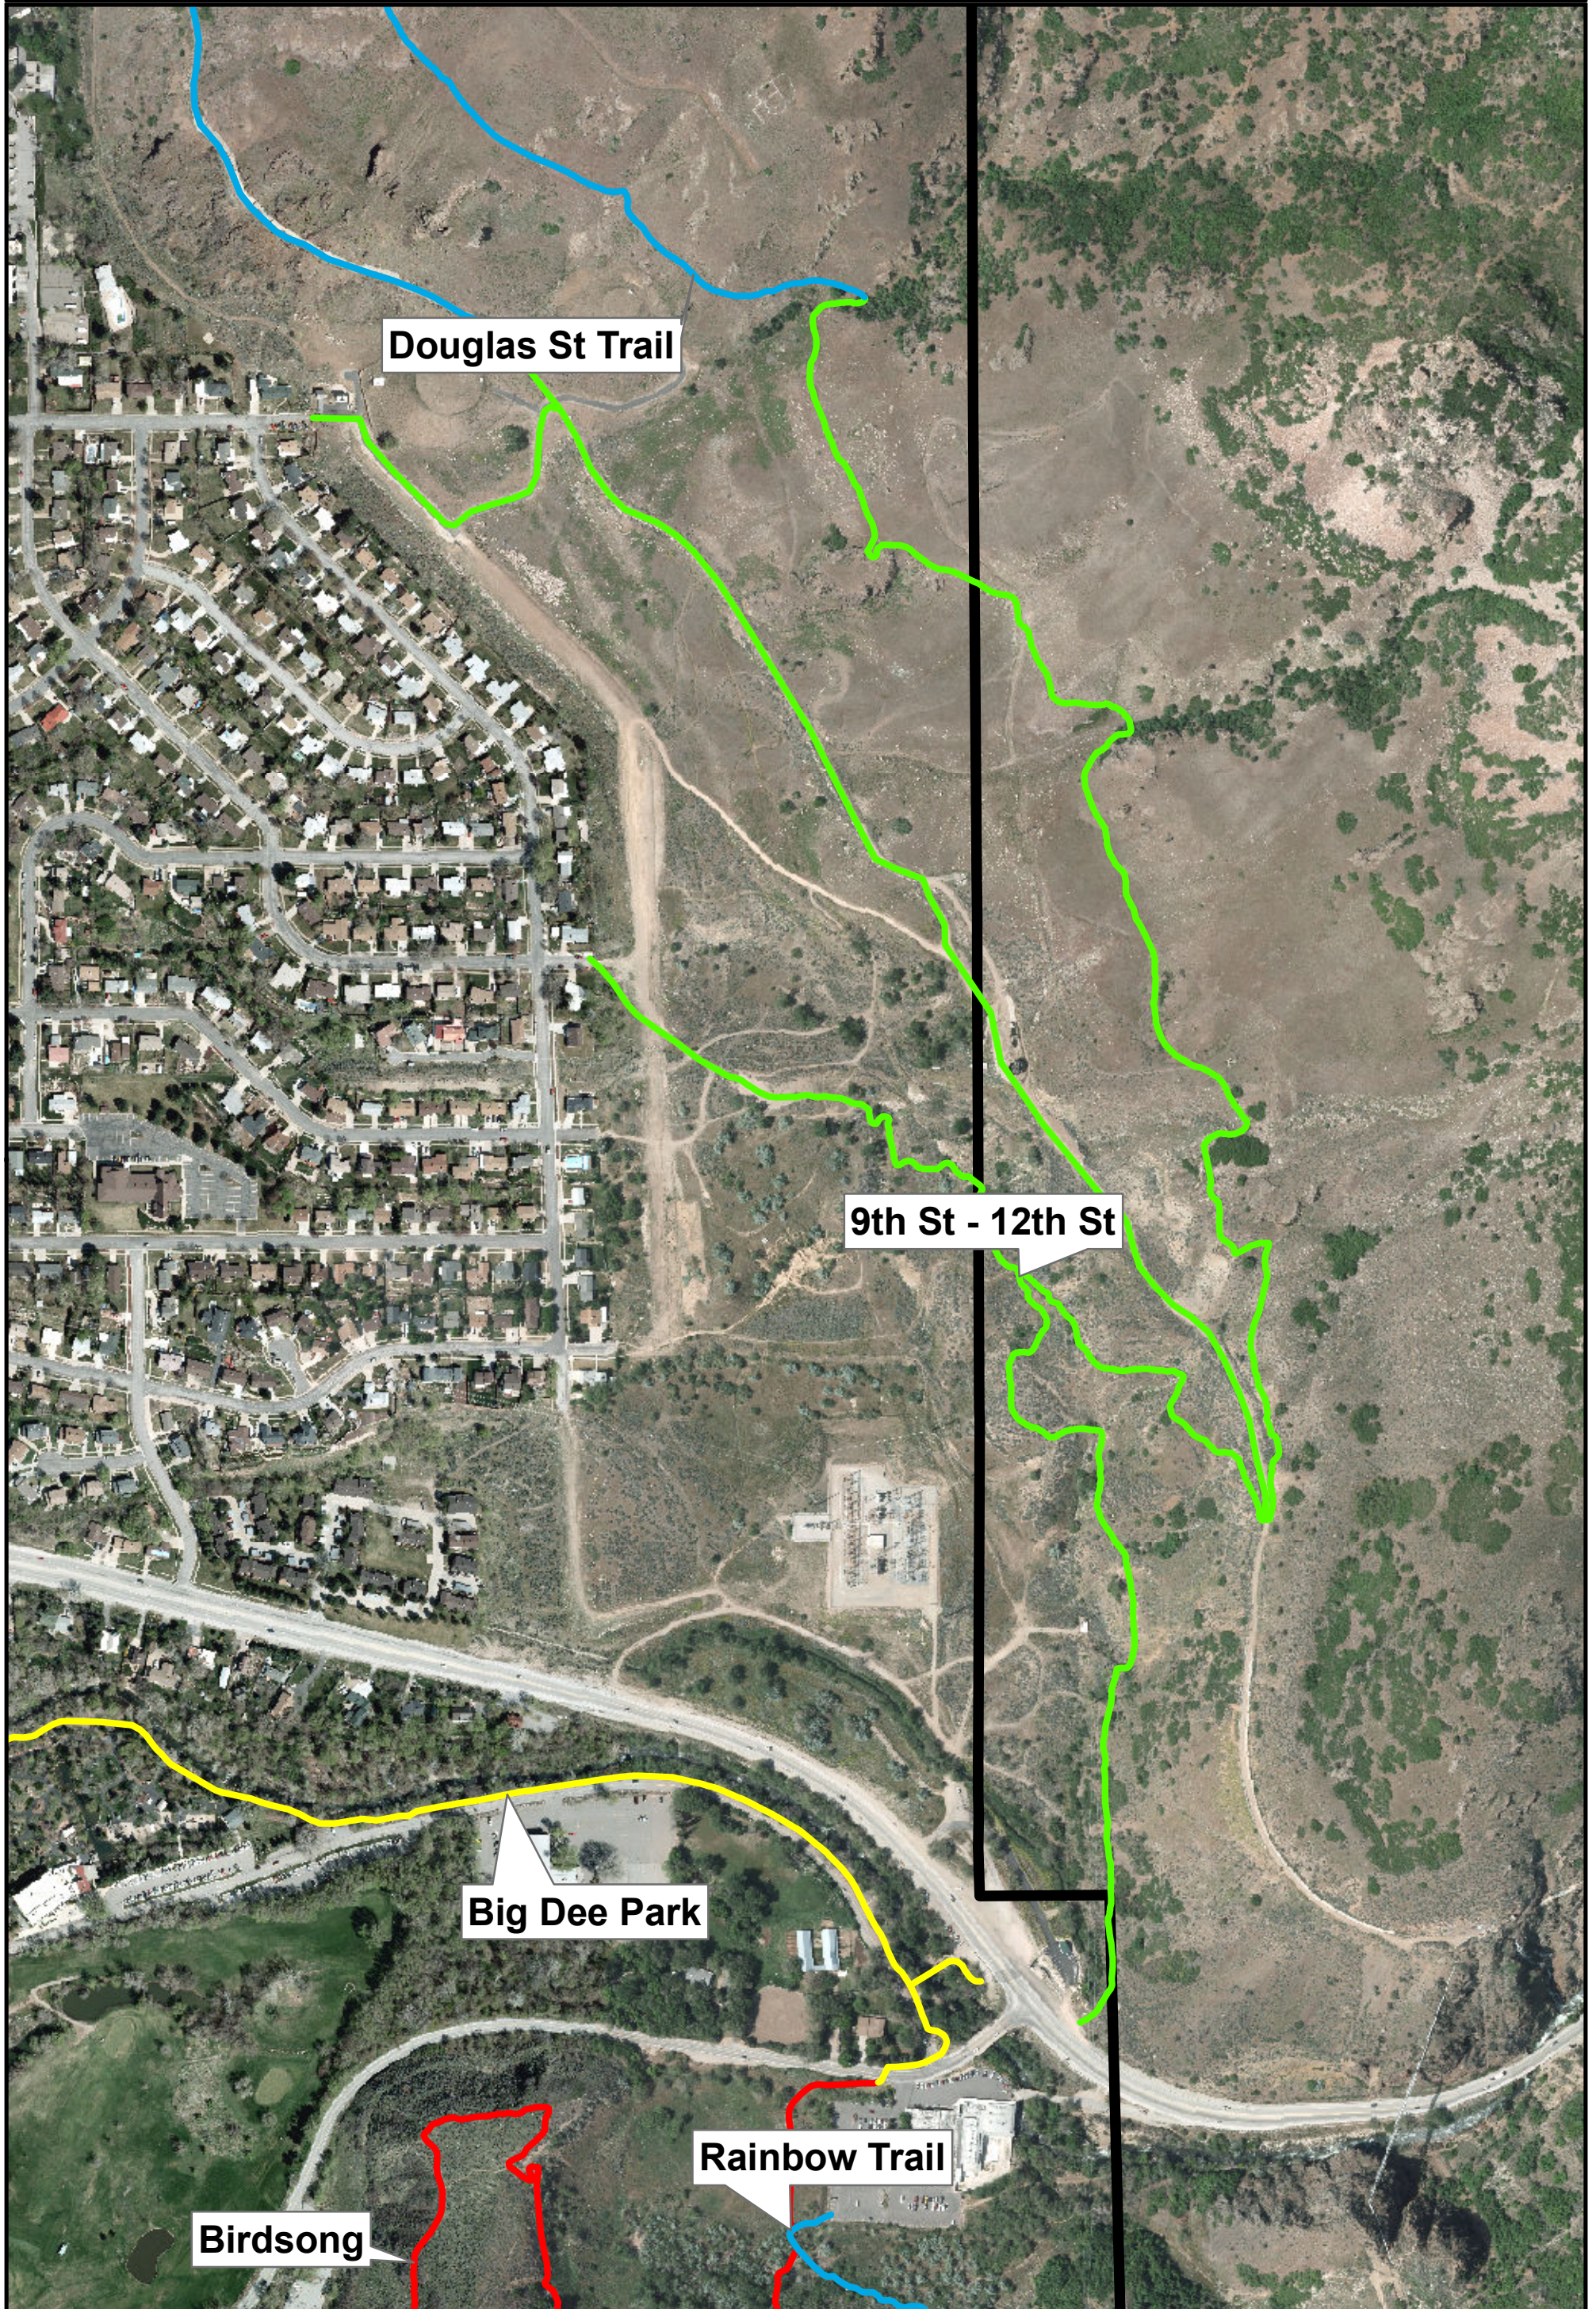

9th St - 12th St

1 inch = 400 feet

Douglas St Trail

9th St - 12th St

Big Dee Park

Rainbow Trail

Birdsong