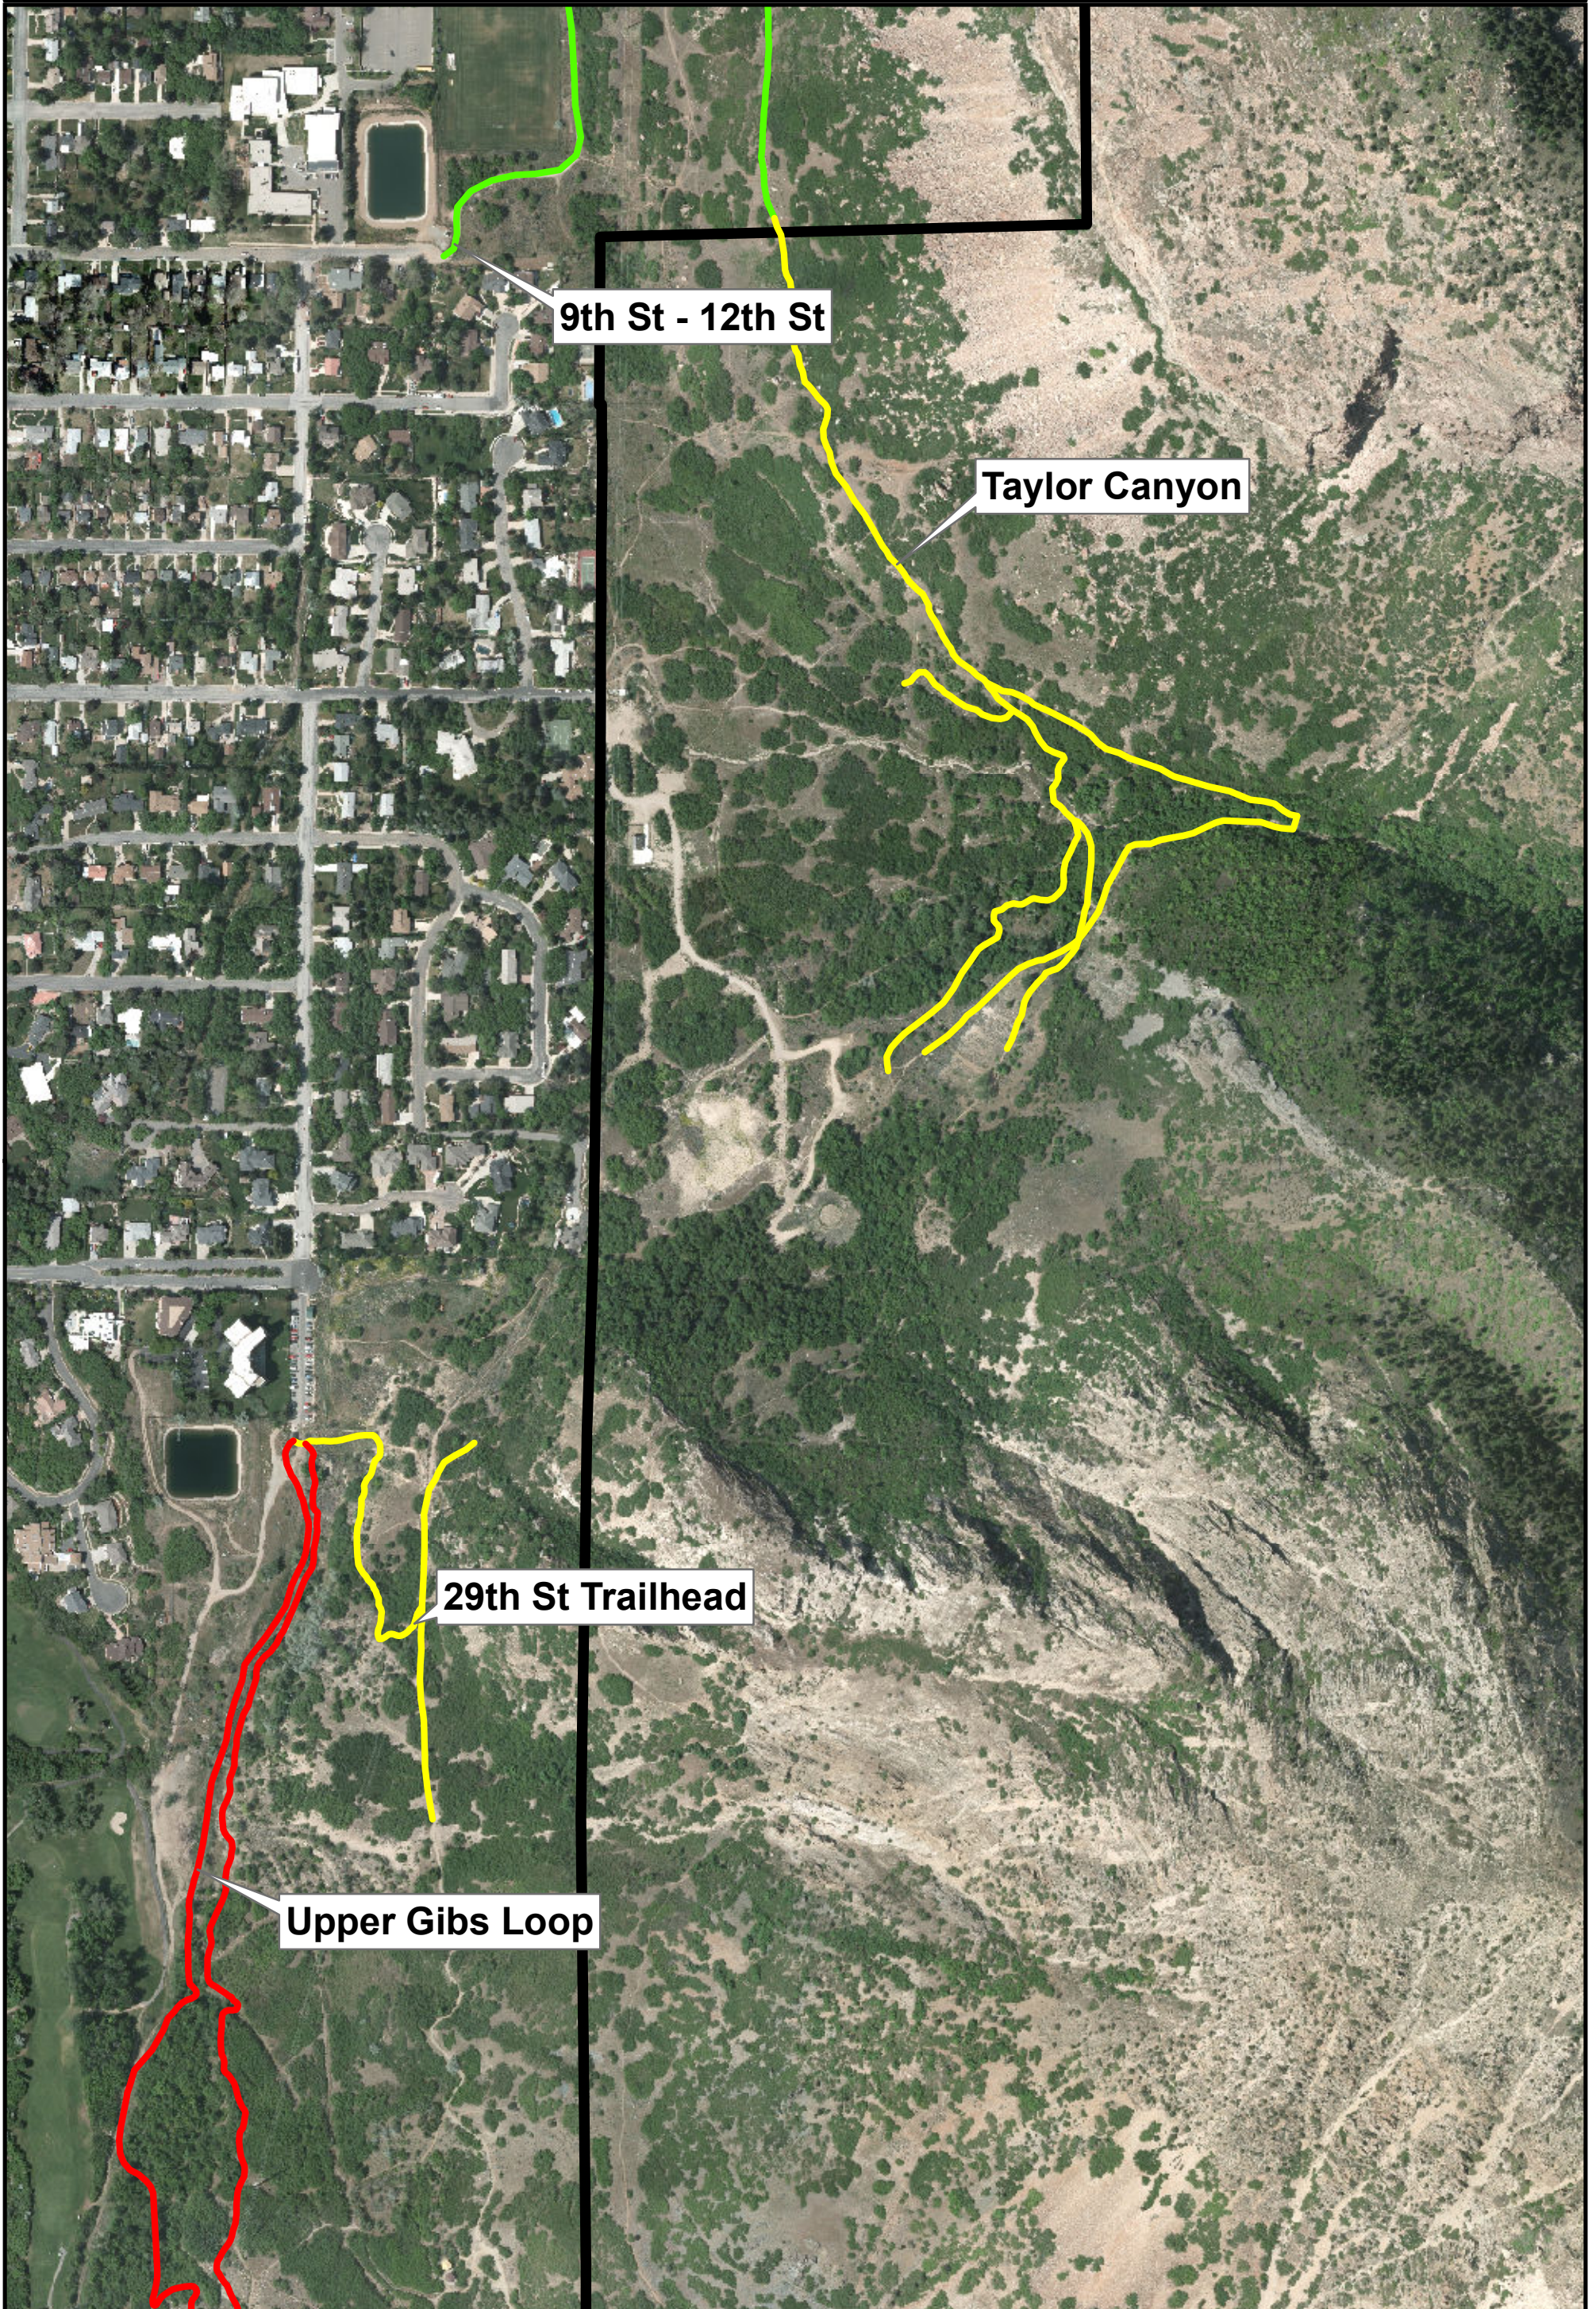

29th St Trailhead

1 inch = 400 feet

9th St - 12th St

Taylor Canyon

29th St Trailhead

Upper Gibs Loop