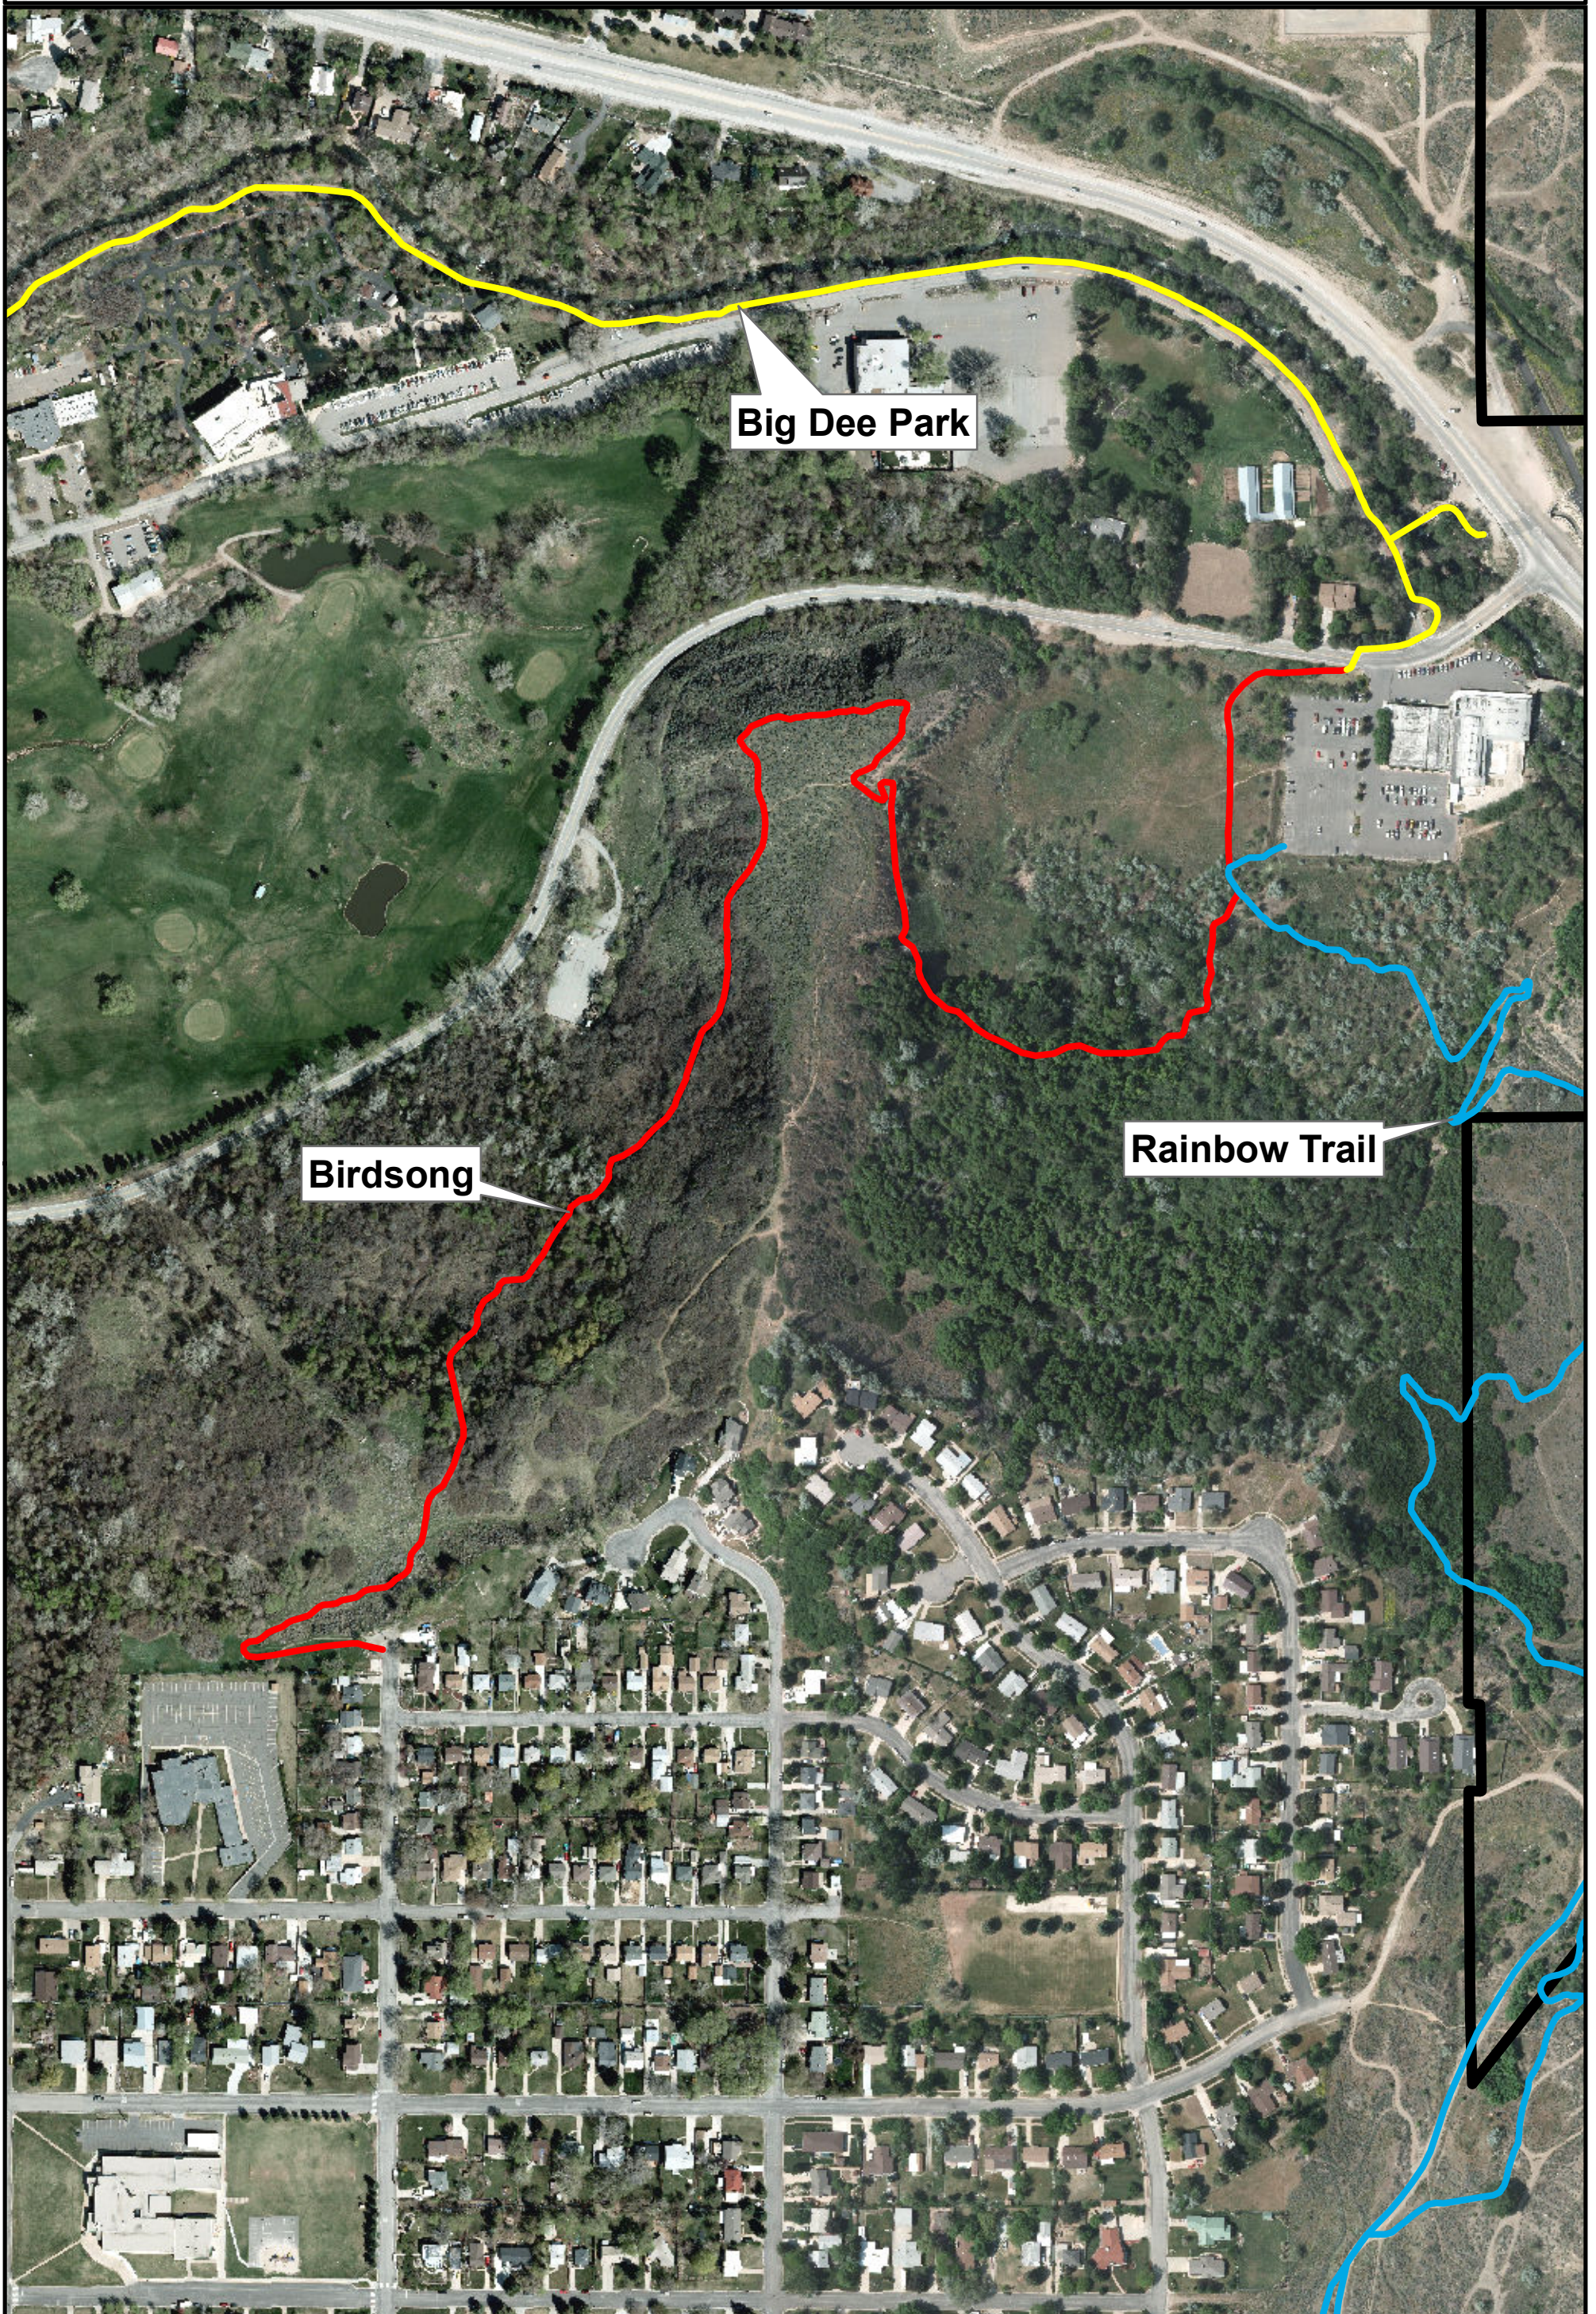

Birdsong

1 inch = 300 feet

Big Dee Park

Birdsong

Rainbow Trail