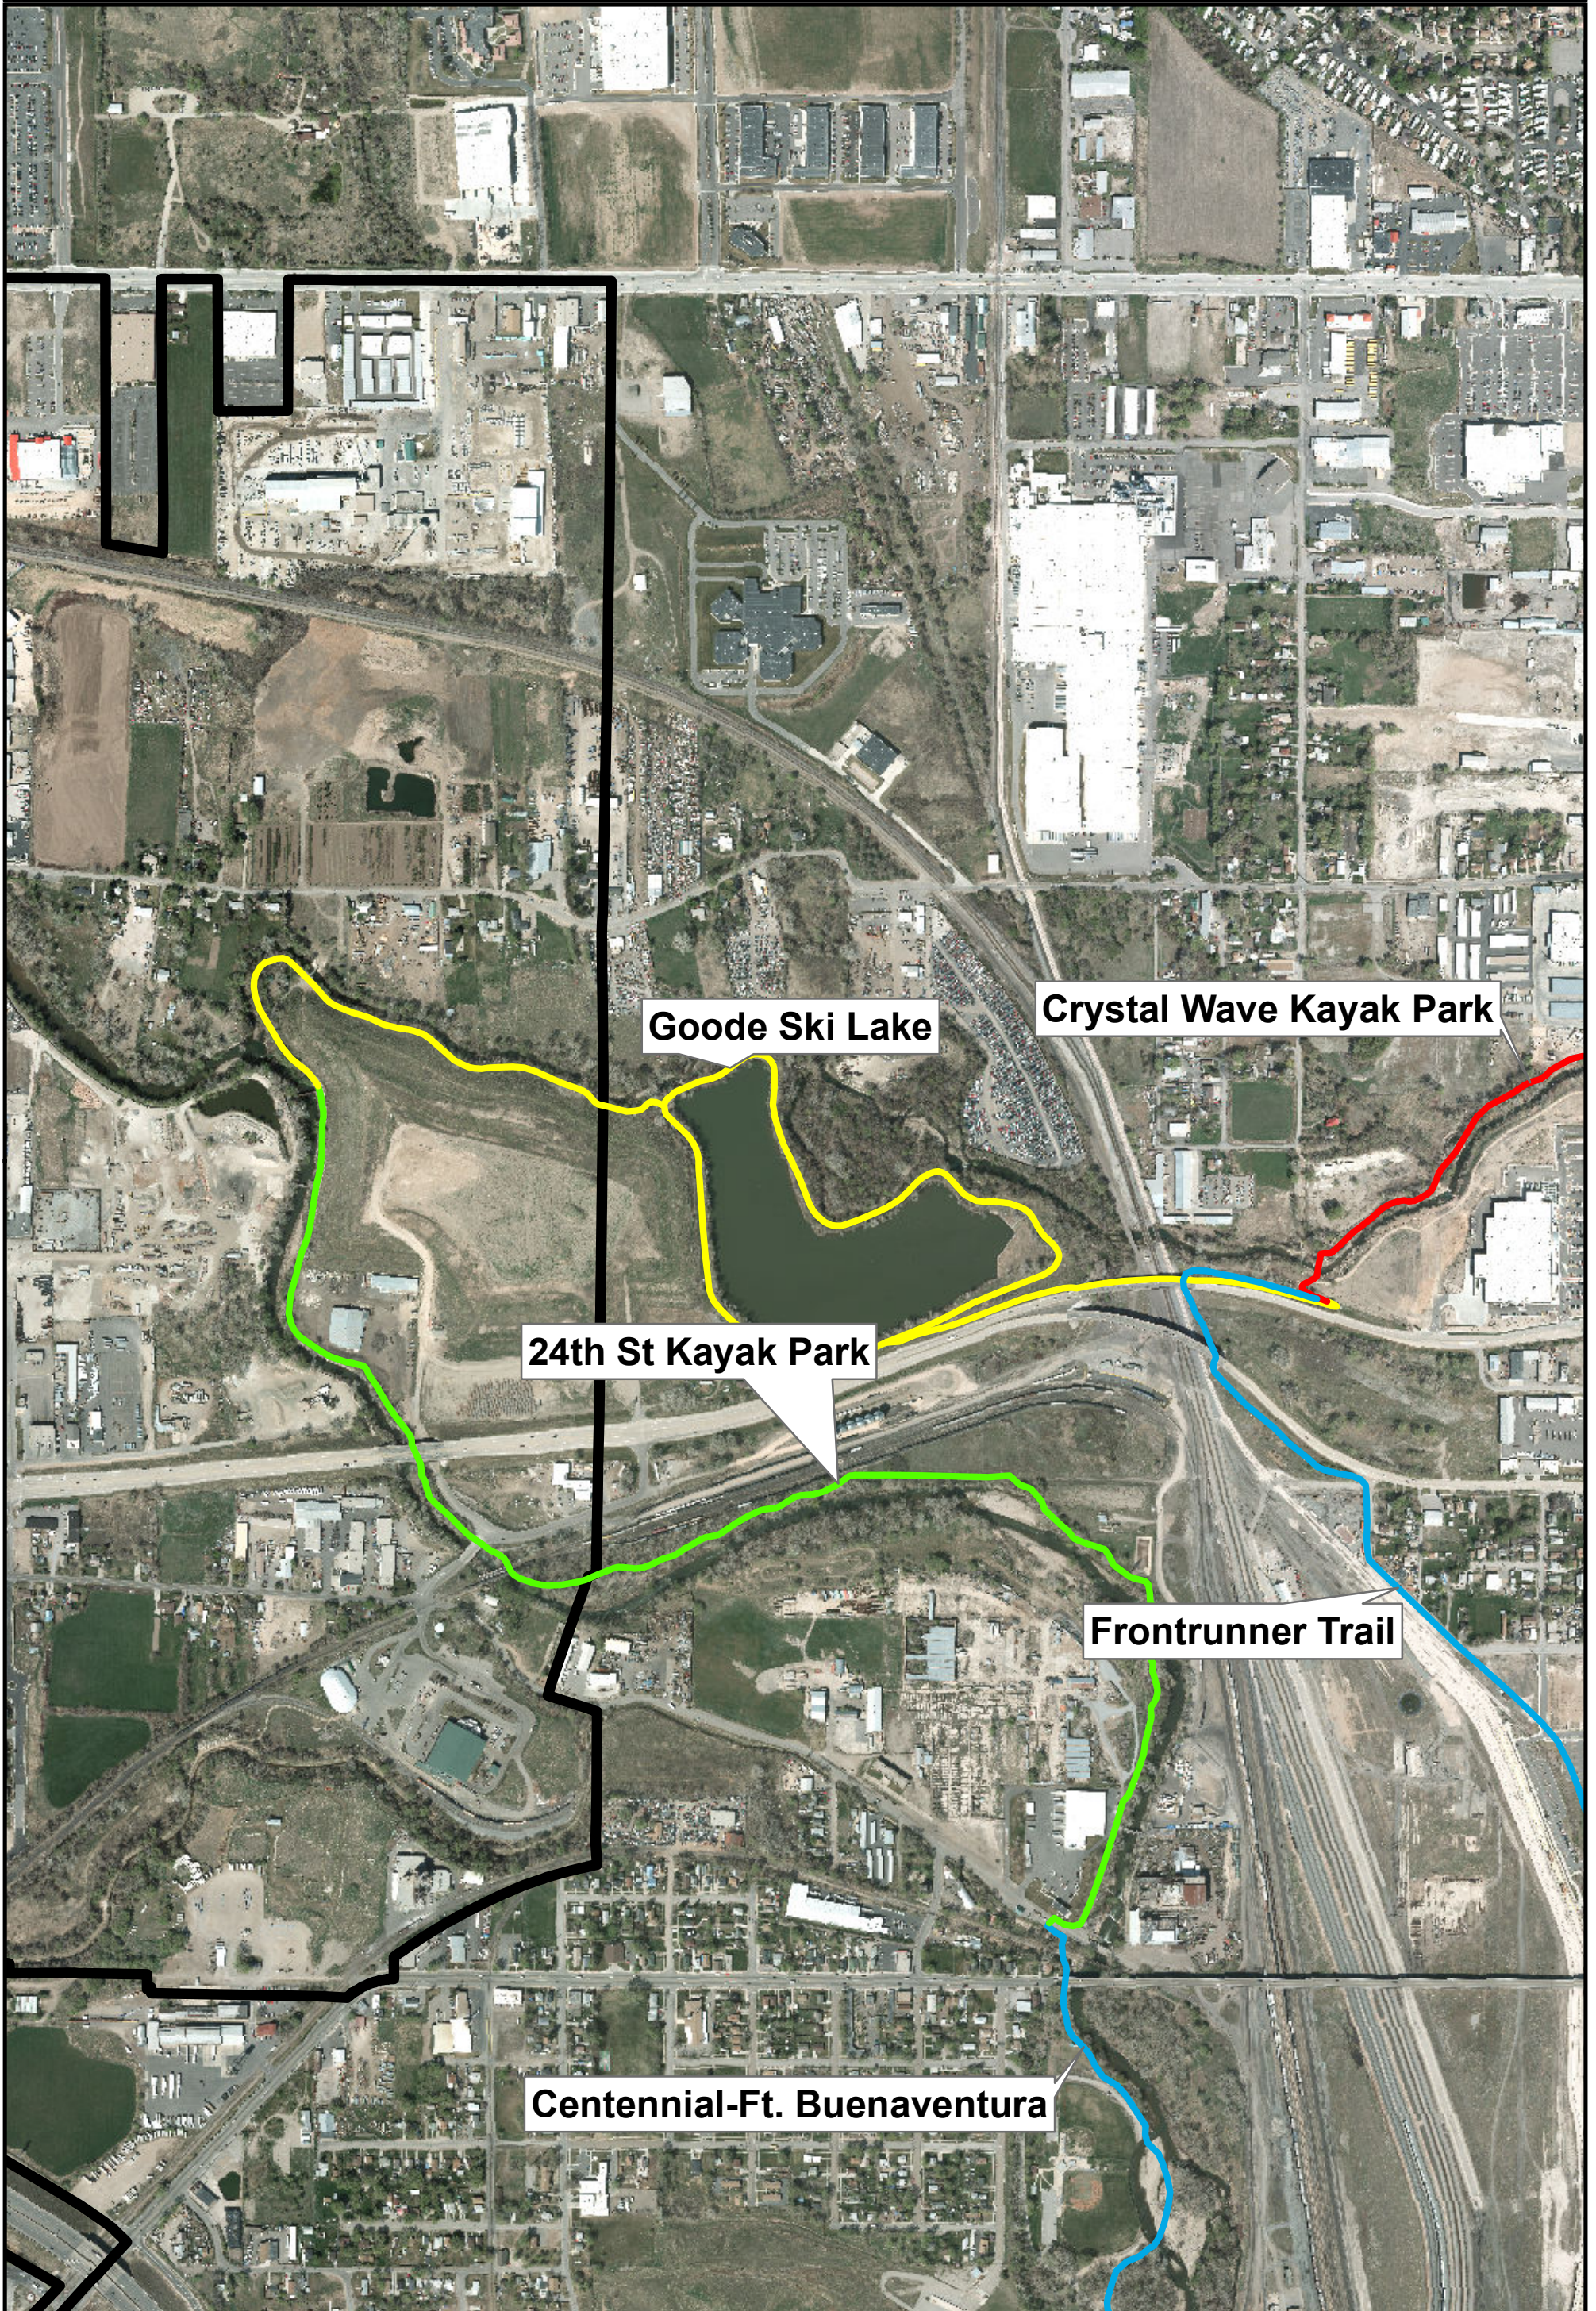

Goode Ski Lake

1 inch = 700 feet

Goode Ski Lake

Crystal Wave Kayak Park

24th St Kayak Park

Frontrunner Trail

Centennial-Ft. Buenaventura